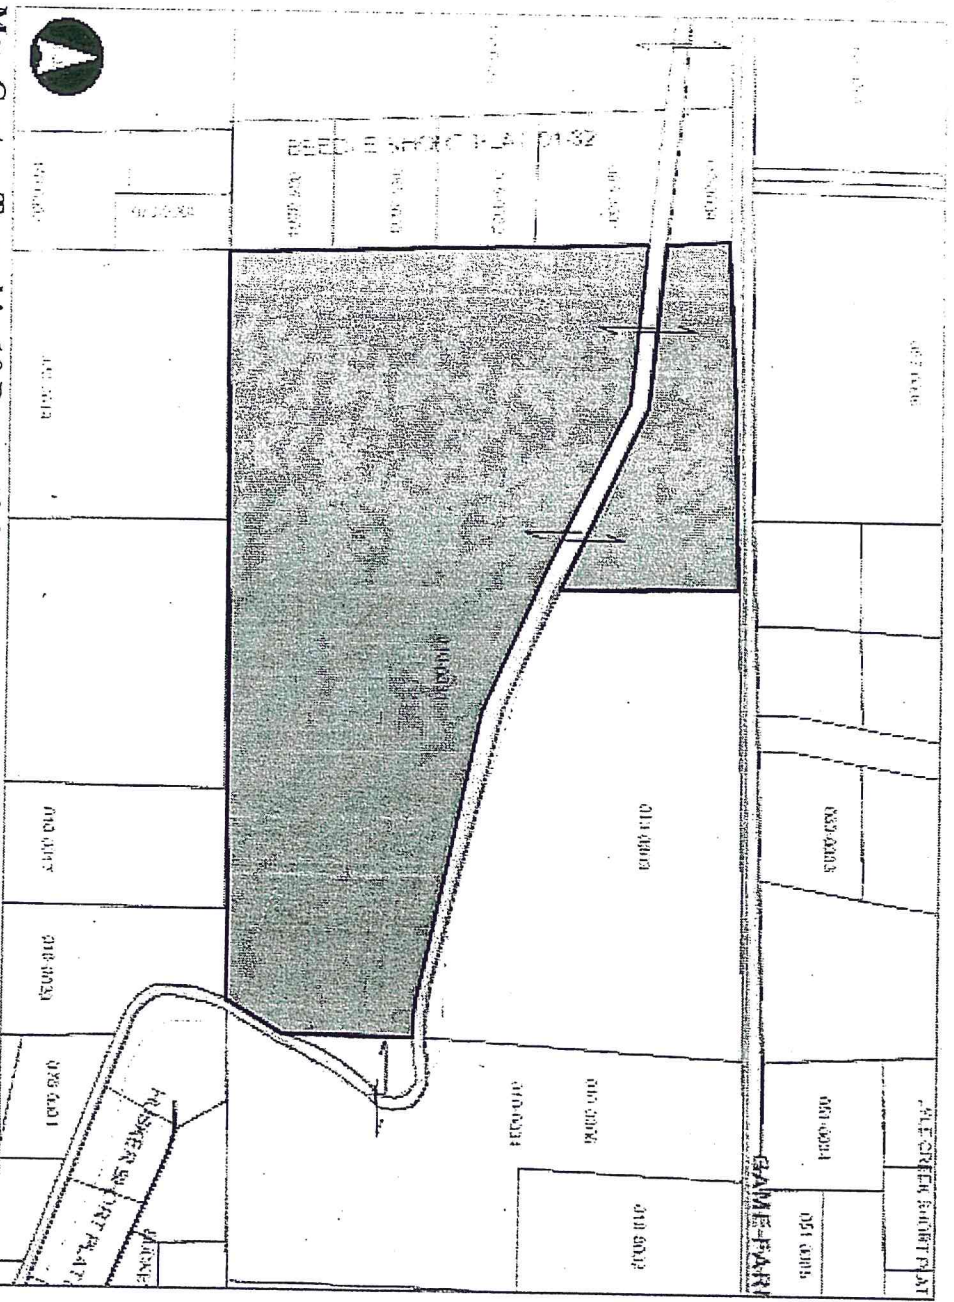

852' to
PROPERTY CORNER
AT GUN DOG RD

SCALE
1/4" = 10'

GARY KOCH
870 GAME FARM RD
ELLENSBURG, WA 98926
18-19-31010-0031

870 GAME FARM RD
Ellensburg WA 98926
Gary Koch

18-19-31010-0031

SEE ATTACHED DETAIL

GAME FARM RD

403-223

870 GAME FARM RD

Page 1 of 1

870 GAME FARM RD

Map Center: Township:18 Range:19 Section:31

Kittitas County Disclaimer

Kittitas County makes every effort to produce and publish the most current and accurate information possible. No warranties, expressed or implied, are provided for the data, its use, or its interpretation. Kittitas County does not guarantee the accuracy of the material contained herein and is not responsible for any use, misuse or representations by others regarding this information or its derivatives.

Comments of: AmerTitle

This sketch is furnished for informational purposes only to assist in property location with references to streets and other parcels. No representation is made as to accuracy and the Company assumes no liability for any occurring by reason of reliance thereon.