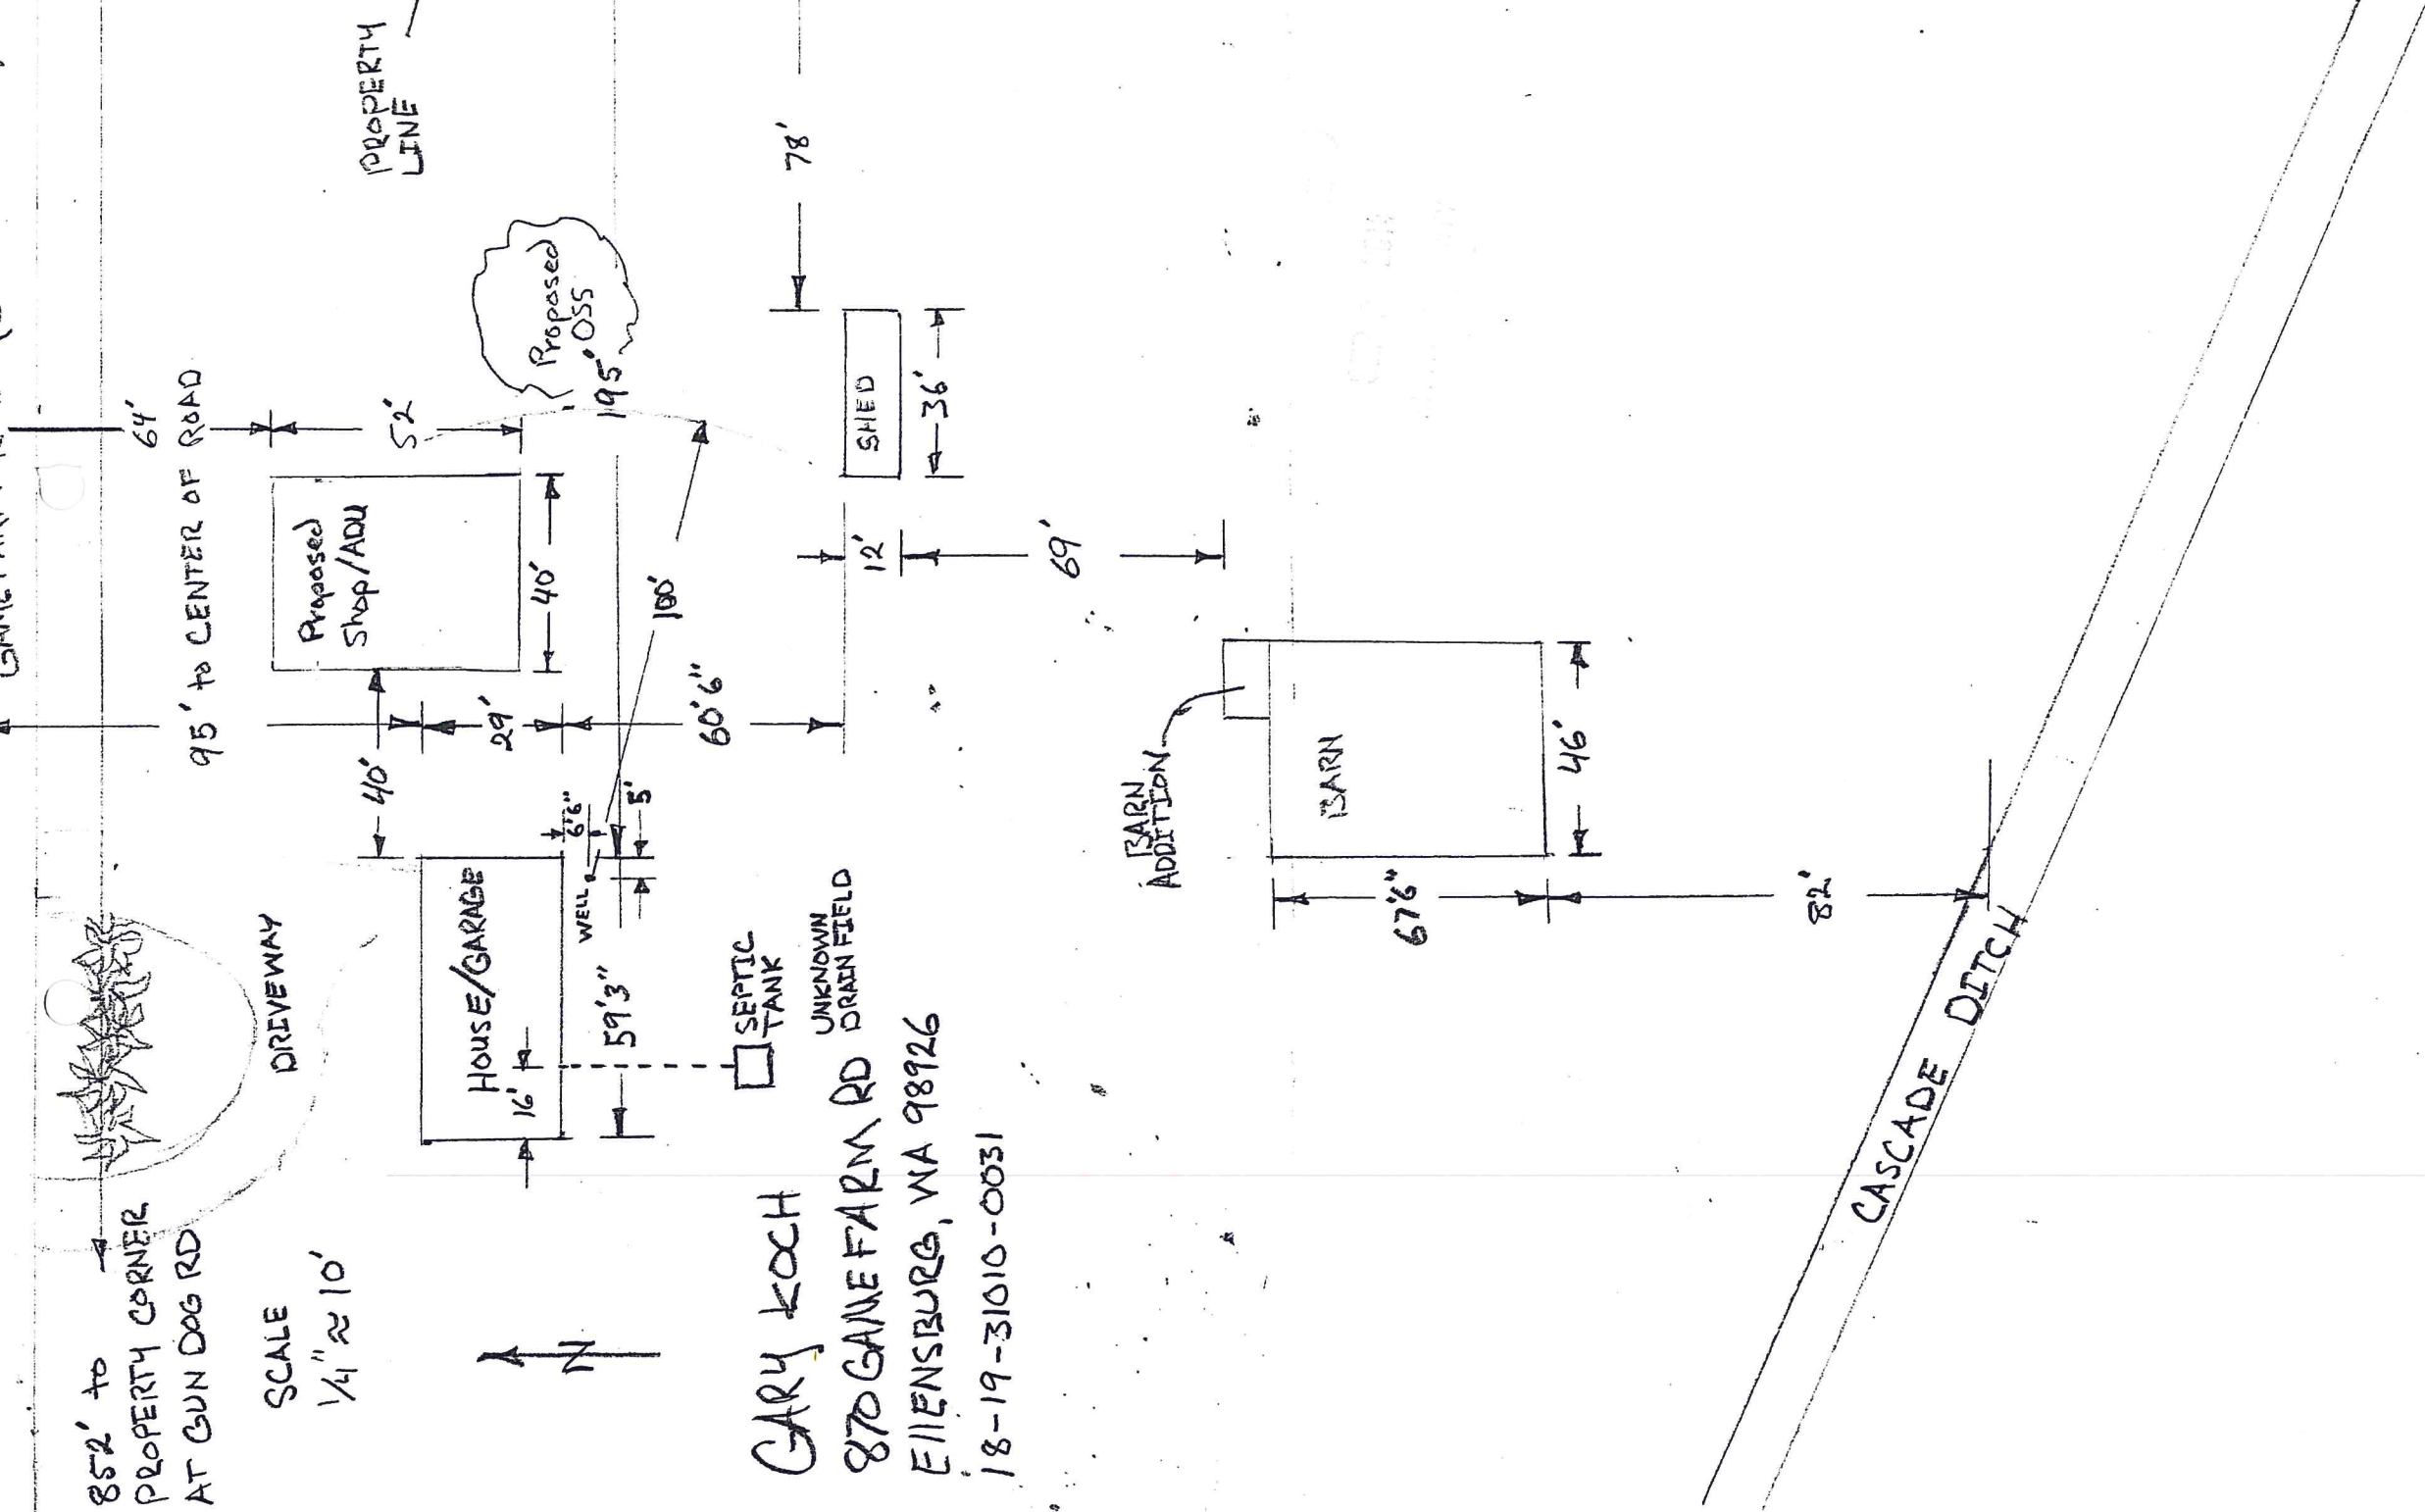

852' to
PROPERTY CORNER
AT GUN DOG RD

SCALE
1/4" = 10'

GARY KOCH
870 GAME FARM RD
ELLENSBURG, WA 98926
18-19-31010-0031

870 GAME FARM RD
Ellensburg WA 98926
Gary Koch

18-19-31010-0031

SEE ATTACHED DETAIL

GAME FARM RD

403-223

870 GAME FARM RD

Page 1 of 1

870 GAME FARM RD

Map Center: Township:18 Range:19 Section:31

Kittitas County Disclaimer

Kittitas County makes every effort to produce and publish the most current and accurate information possible. No warranties, expressed or implied, are provided for the data, its use, or its interpretation. Kittitas County does not guarantee the accuracy of the material contained herein and is not responsible for any use, misuse or representations by others regarding this information or its derivatives.

Comments of: AmerTitle

This sketch is furnished for informational purposes only to assist in property location with references to streets and other parcels. No representation is made as to accuracy and the Company assumes no liability for any occurring by reason of reliance thereon.