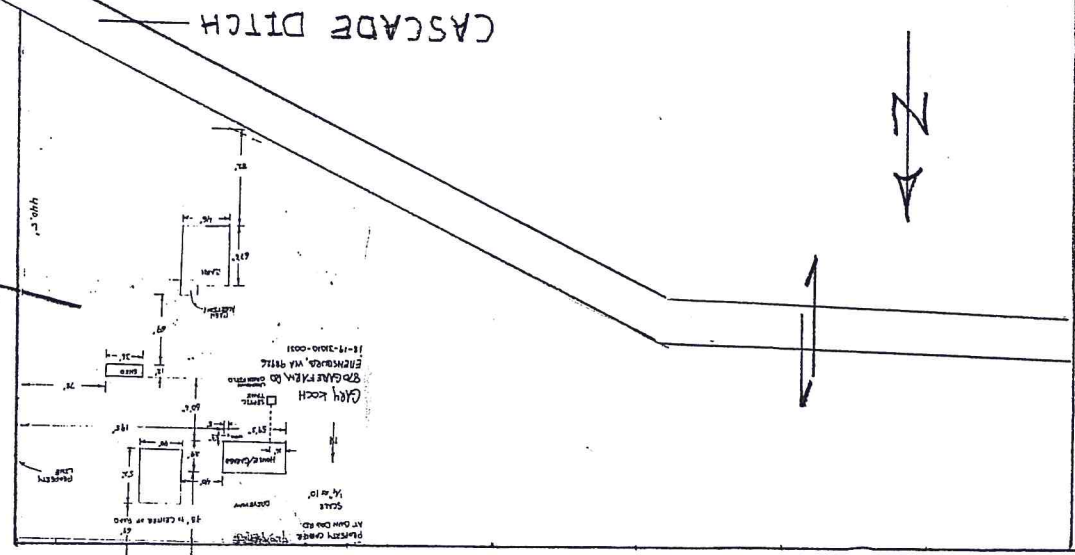

852' to
PROPERTY CORNER
AT GUN DOG RD

SCALE
1/4" = 10'

GARY KOCH
870 GAME FARM RD
ELLENSBURG, WA 98926
18-19-31010-0031

870 GAME FARM RD
Ellensburg WA 98926
Gary Koch

18-19-31010-0031

SEE ATTACHED DETAIL

GAME FARM RD

403-223

870 GAME FARM RD

Page 1 of 1

870 GAME FARM RD

Map Center: Township:18 Range:19 Section:31

Kittitas County Disclaimer

Kittitas County makes every effort to produce and publish the most current and accurate information possible. No warranties, expressed or implied, are provided for the data, its use, or its interpretation. Kittitas County does not guarantee the accuracy of the material contained herein and is not responsible for any use, misuse or representations by others regarding this information or its derivatives.

Comments of: AmerTitle

This sketch is furnished for informational purposes only to assist in property location with references to streets and other parcels. No representation is made as to accuracy and the Company assumes no liability for any occurring by reason of reliance thereon.